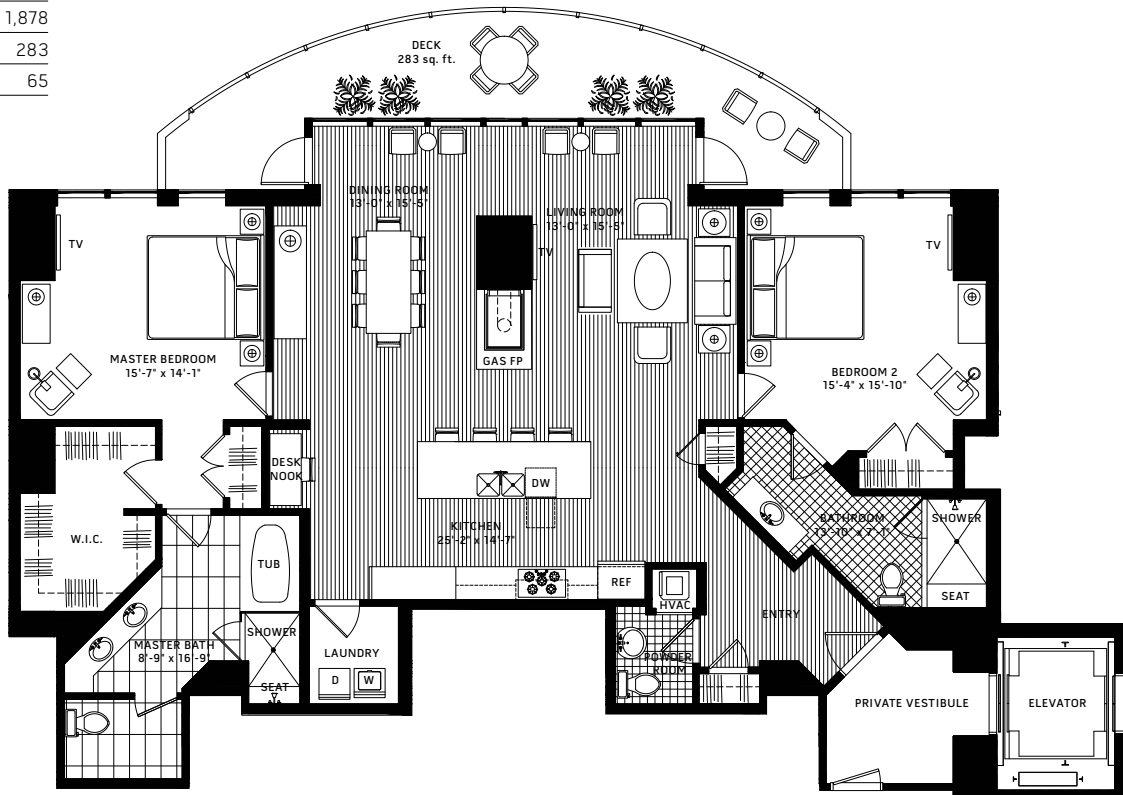

RESIDENCE E

FLOORS No.

20 – 29

2 BEDROOM / 2.5 BATH

TOTAL LIVING SQ. FT.	2,226
INTERIOR SQ. FT.	1,878
EXTERIOR SQ. FT.	283
VESTIBULE SQ.FT.	65

FLOORS 20 – 24

FLOORS 25 – 29

In our continuing effort to improve the design and function of our homes, we reserve the right to modify or change plans, specifications, features and prices without notice. All dimensions and sizes are approximate. Measurements are per the criteria outlined in the public offering statement.